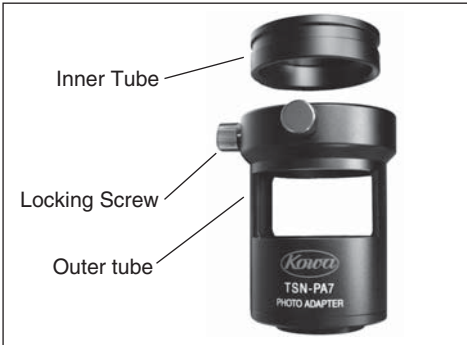

Components

The TSN-PA7 can be used with the TSN-880 and TSN-770 Series spotting scope and their zoom eyepieces(TE-10Z,TE-11WZ).