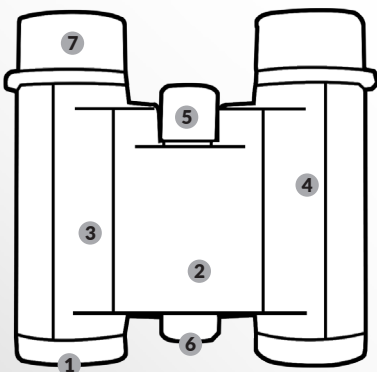

KEY FEATURES

1. 22mm XD (ED) objective lenses
2. Magnesium alloy body
3. Textured finish
4. Waterproof/nitrogen filled body
5. Responsive focus wheel
6. Dioptre adjustment
7. Twist eyecups

SPECIFICATION

	8x22	10x22
Magnification	8x	10x
Objective lens diameter	22mm	22mm
Minimum focus distance	1.5m	1.5m
Field of view	7.5°	6°
Relative brightness	9.6	6.3
Twilight factor	13.3	14.8
Eye relief	15mm	15mm
Field of view at 1000m	131.1m	104.8
Field of view at 1000yds	393.3yds	314.4yds

PHYSICAL DIMENSIONS

	8x22	10x22
Length	105mm	105mm
Width	110mm	110mm
Height	38mm	38mm
Weight	315g	325g

KEY ADVANTAGES

- Class leading optics XD lenses (ED)
- Magnesium alloy body
- Tough and lightweight
- Ergonomic, tactile design
- Ultra compact design
- KR coating repels dirt and residue
- Close focus (1.5m)
- Fully waterproof and nitrogen filled
- Manufactured in Japan

USEFUL RESOURCES

Stand alone product website:
www.kowagenesis22.com